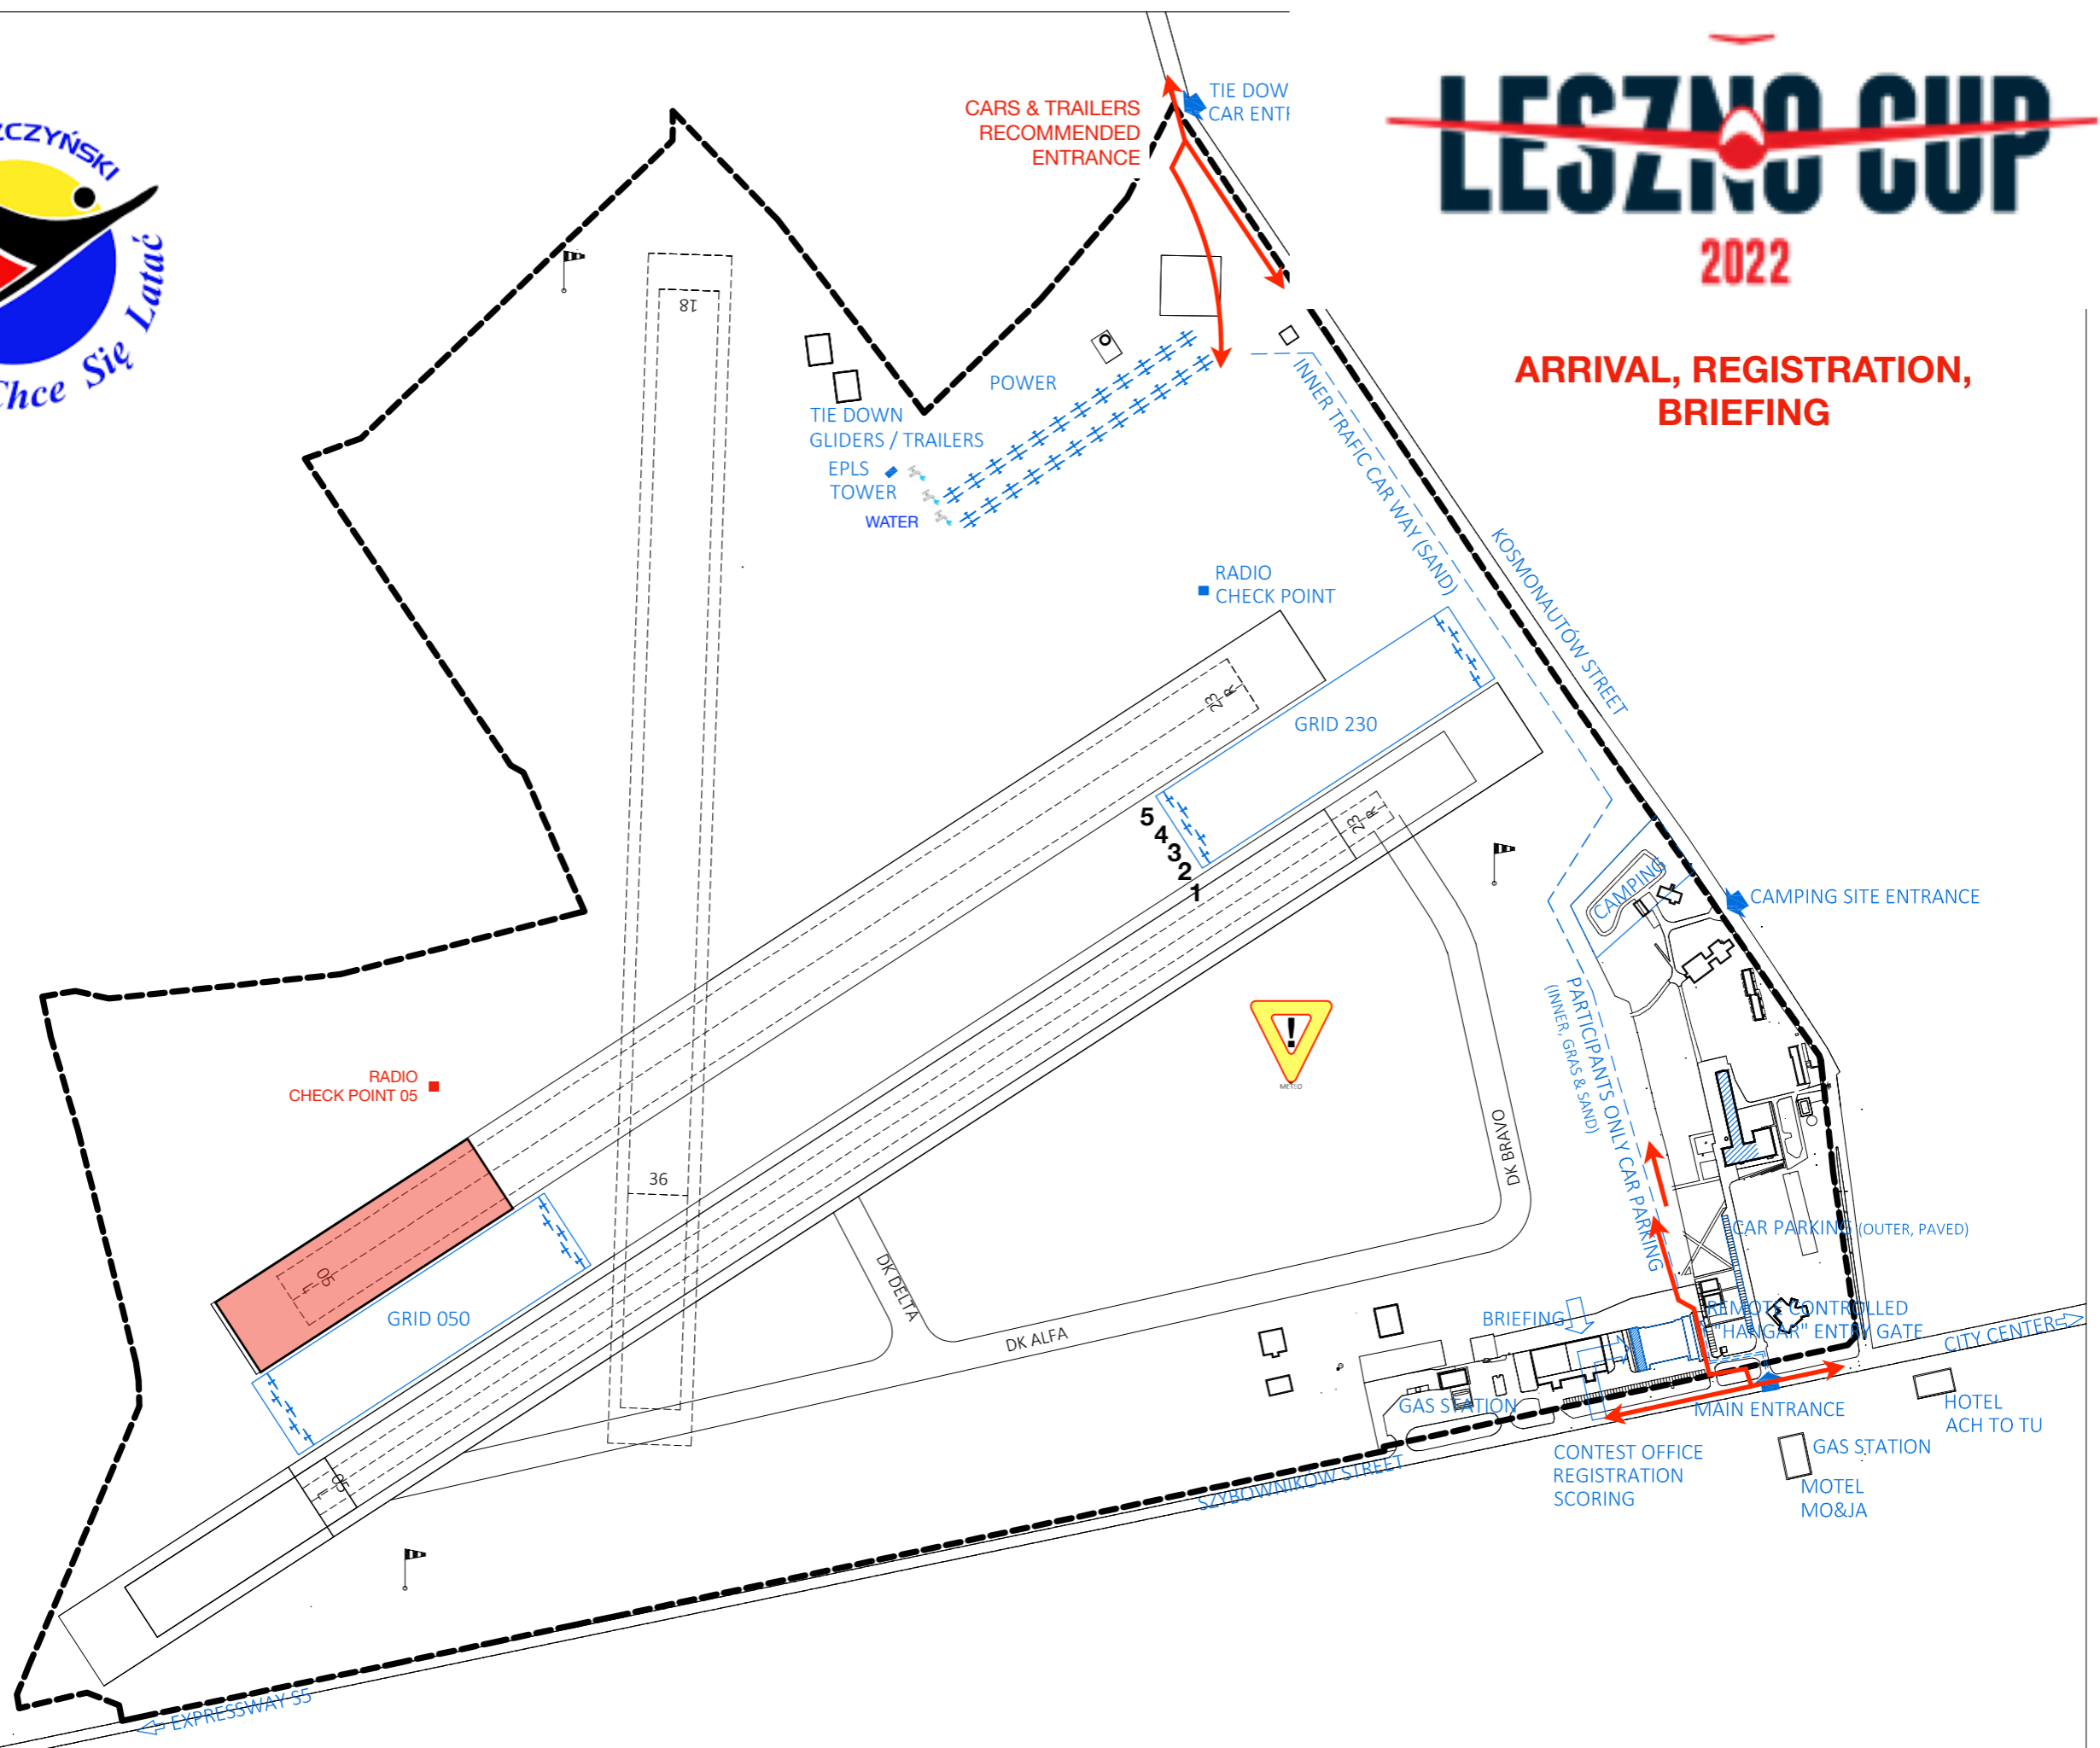

# LESZNO CUP

2022

**ARRIVAL, REGISTRATION,  
BRIEFING**

DK BRAVO

PARTICIPANTS ONLY CAR PARKING  
(INNER, GRASS & SAND)

CAR PARKING (OUTER, PAVED)

REMOTE CONTROLLED  
"HANGAR" ENTRY GATE

BRIEFING