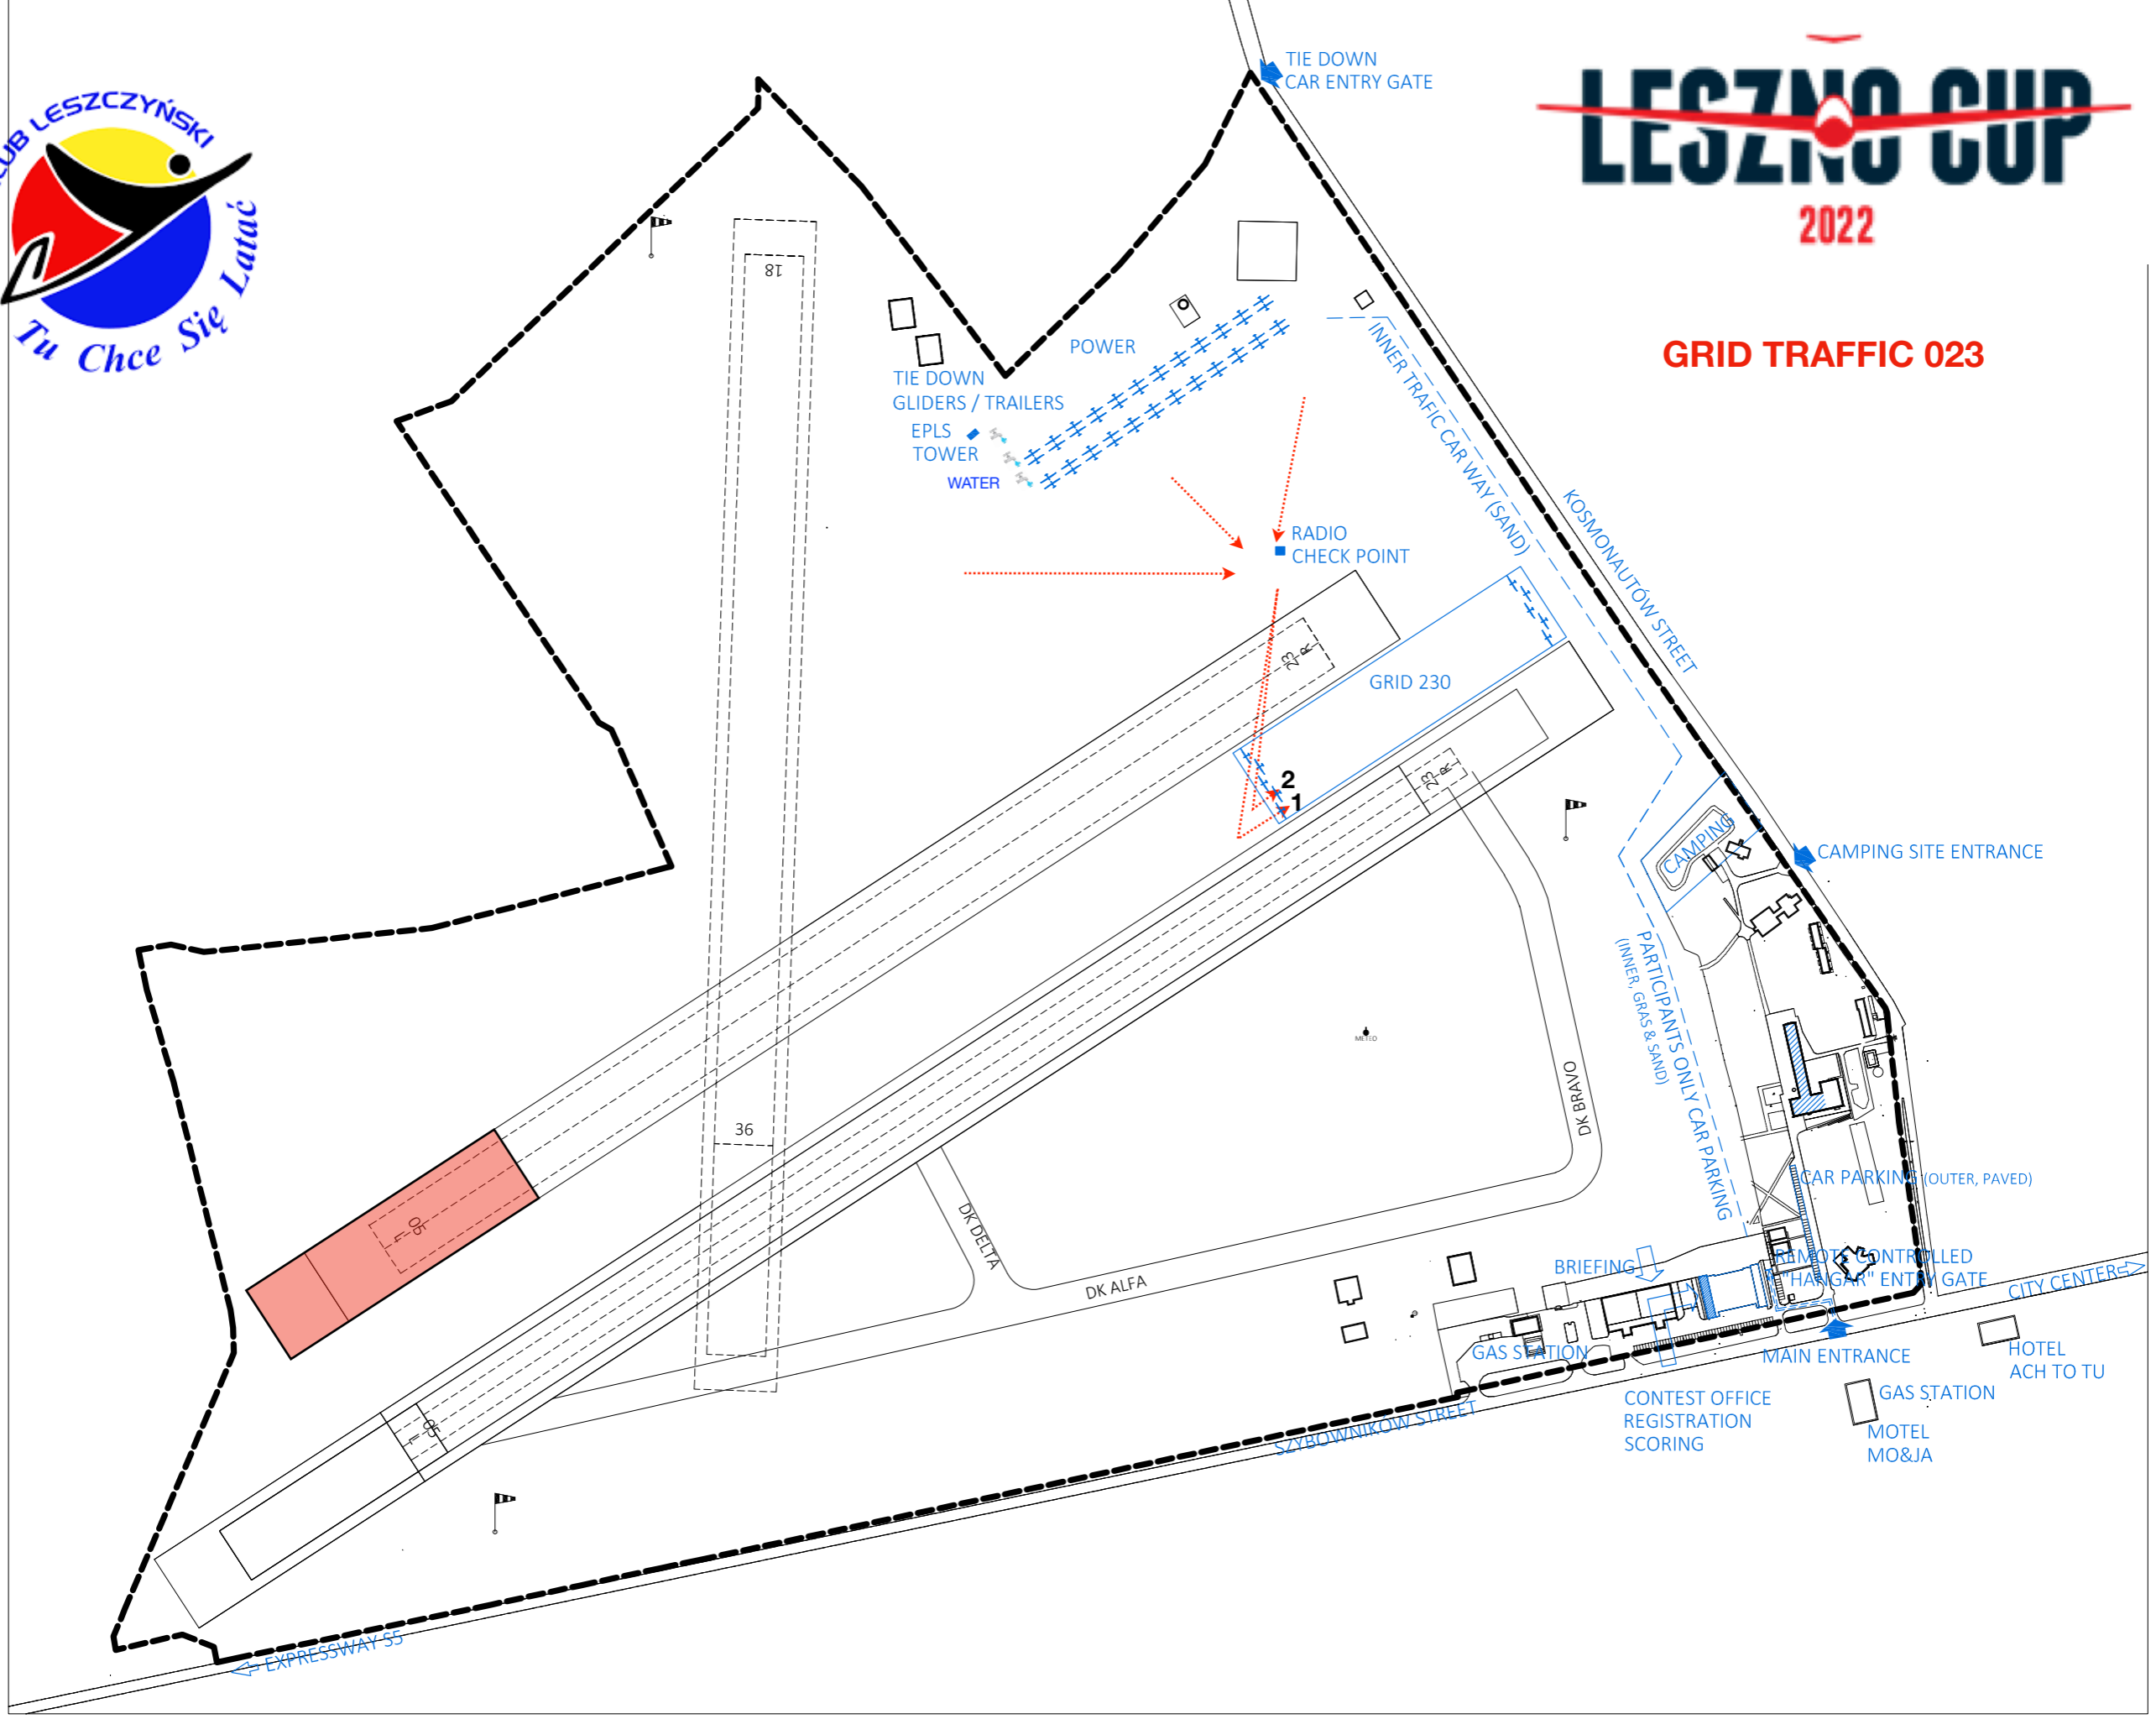

LESZNO CUP

2022

GRID TRAFFIC 023