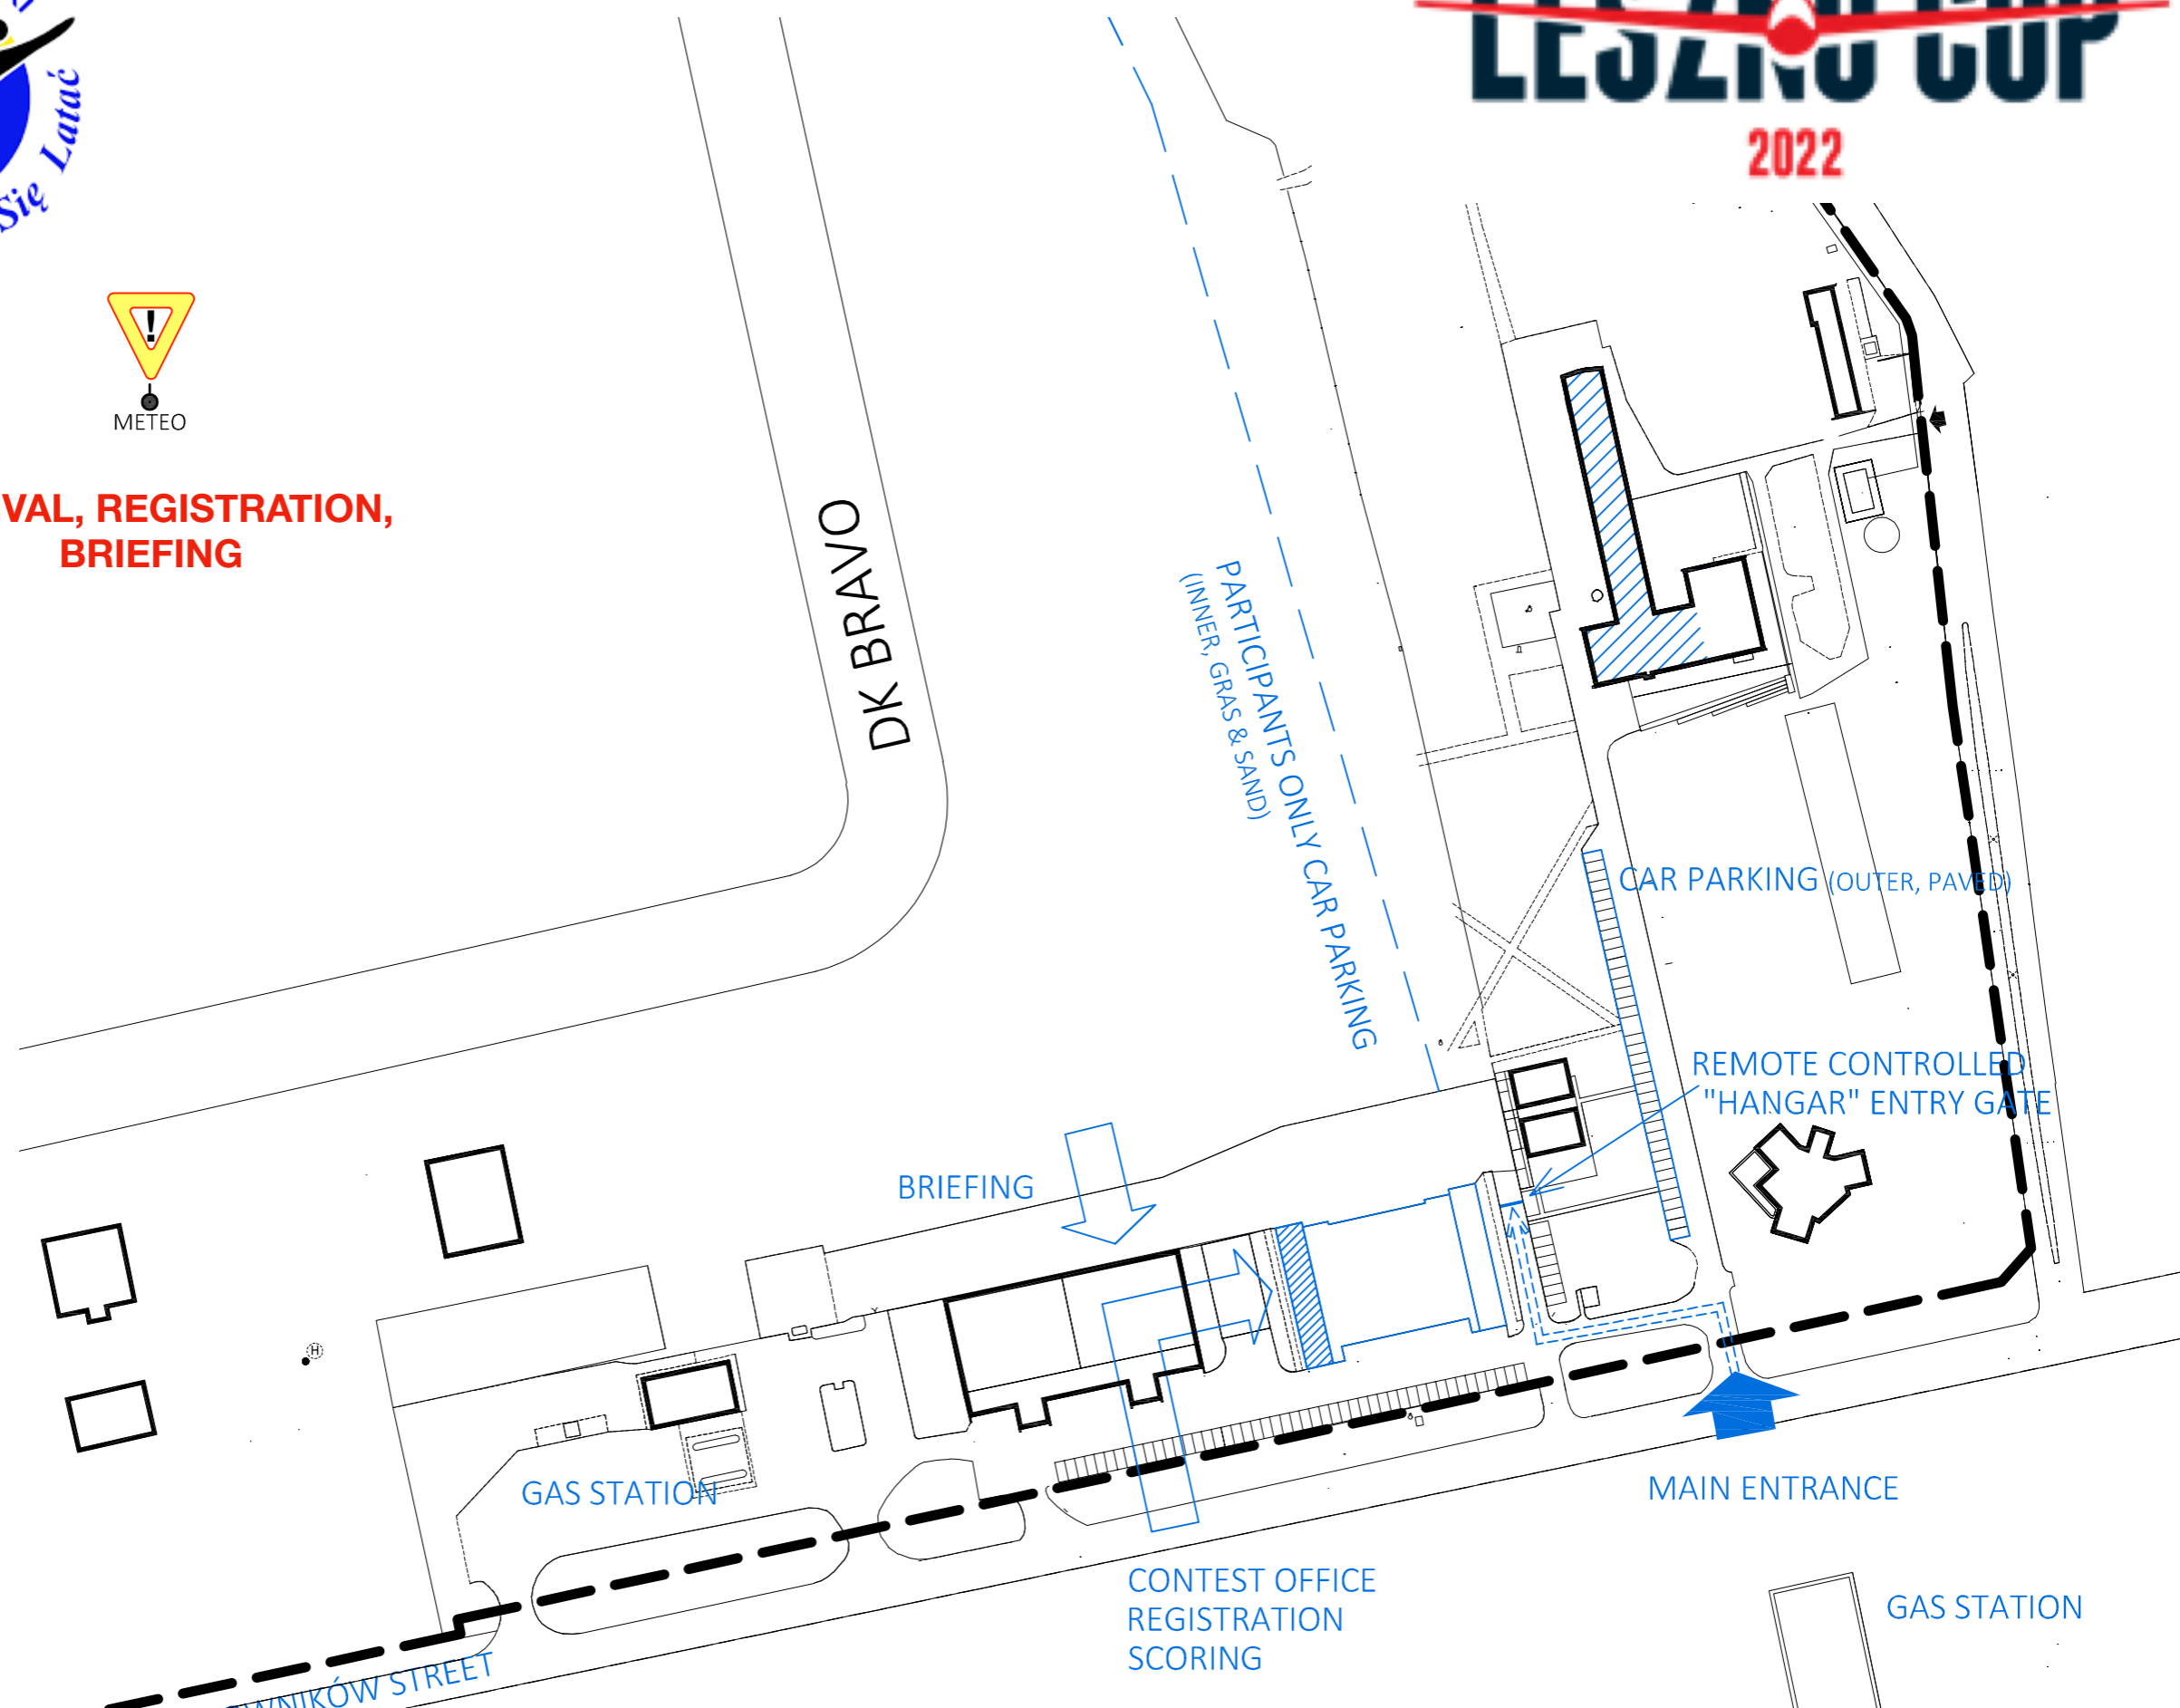

# LESZNO CUP

2022

**ARRIVAL, REGISTRATION,  
BRIEFING**

DK BRAVO

PARTICIPANTS ONLY CAR PARKING  
(INNER, GRASS & SAND)

CAR PARKING (OUTER, PAVED)

REMOTE CONTROLLED  
"HANGAR" ENTRY GATE

BRIEFING

GAS STATION

MAIN ENTRANCE

CONTEST OFFICE  
REGISTRATION  
SCORING

GAS STATION

WYKONIKÓW STREET