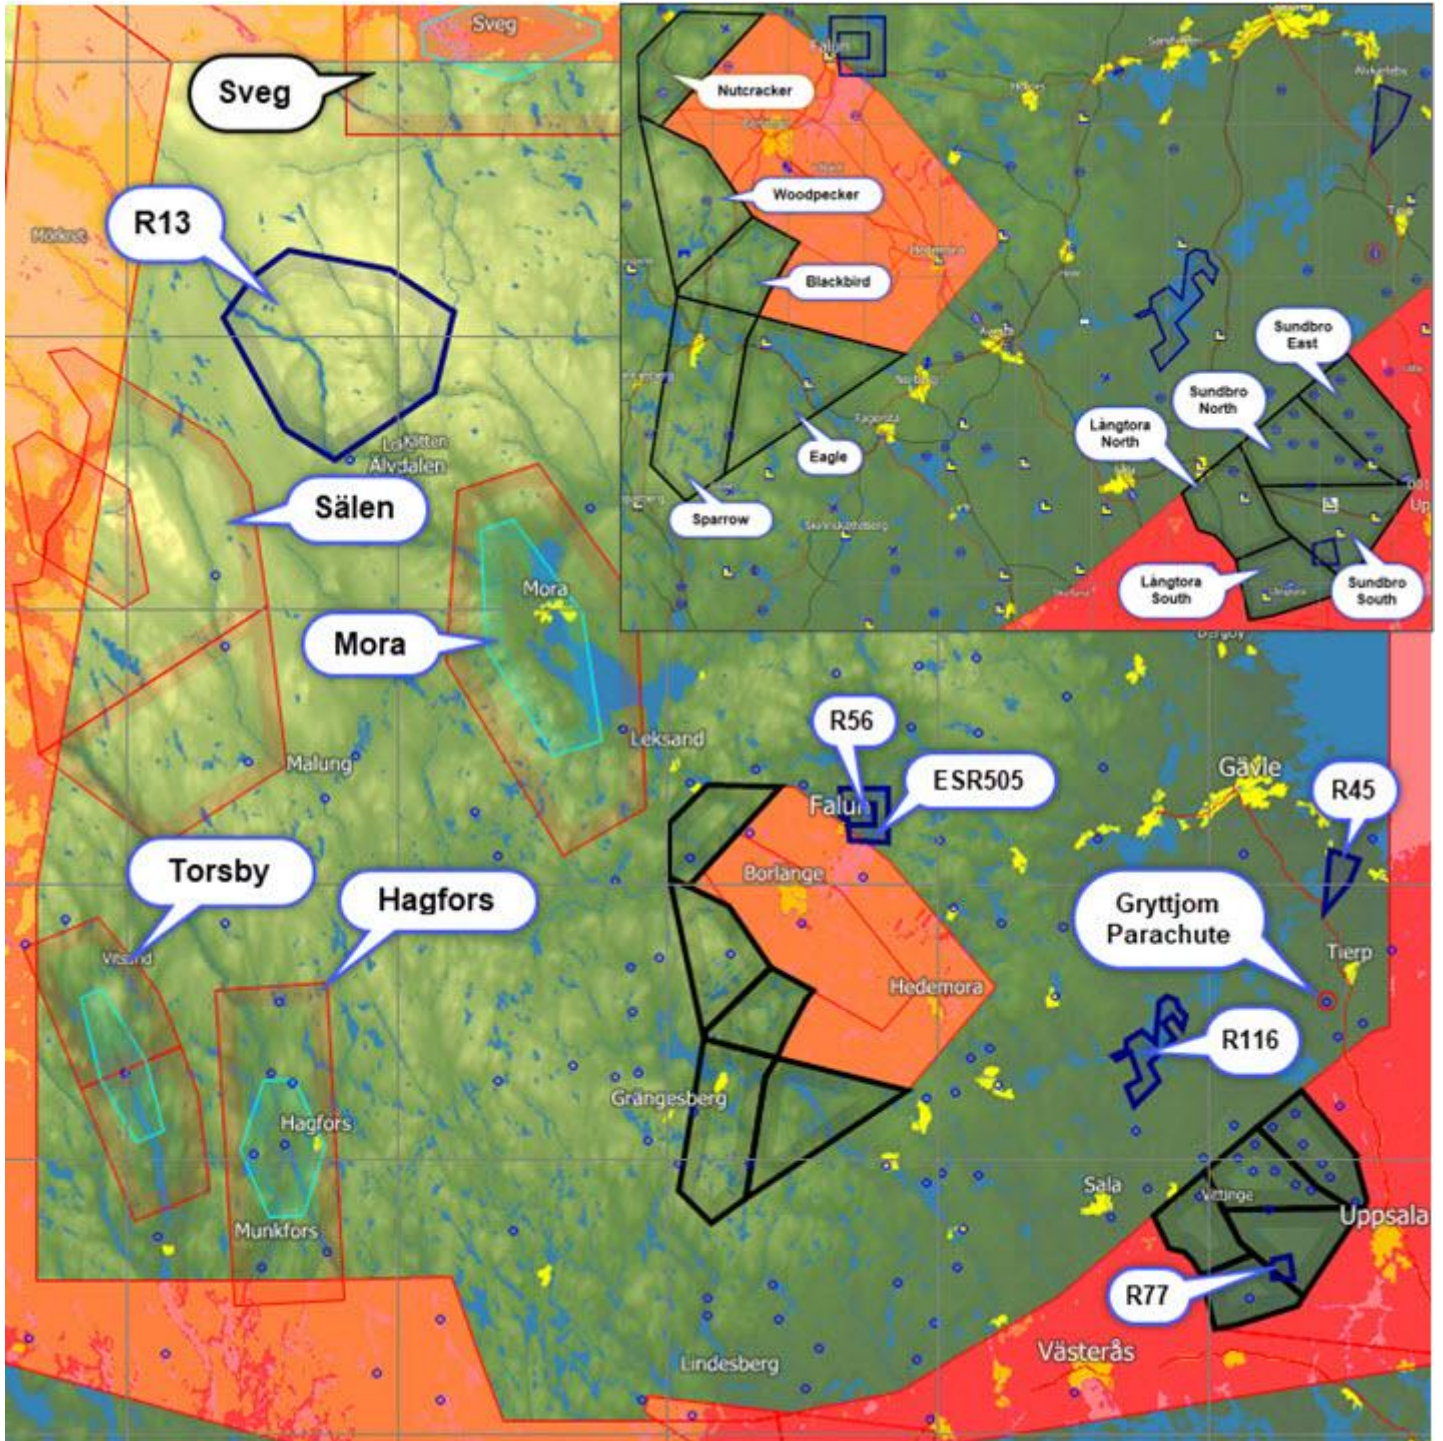

Sundbro Airfield		Private Airfield (noise restrictions, PPR recommended)		ESKC	
N59°55'24"	E017°32'07"	Elev 19m / 62 feet		Var 6°	
Grass runways	03/21 630m x 40m (motor planes)	08/26 500mx60m (gliding)		14/32 435m x 40m	
Sundbro radio	123.350Mhz	+4618357013	Borlänge twr	127.305Mhz	+4624364500
Uppsala twr	119.205Mhz	+4618196073	Västerås twr	130.605Mhz	+4621800020
STO Control	123.755Mhz	+46858554702	STO Control (outside TMA)	129.180Mhz	+46858554702
For PPR call +46704933240 or +46708849949 (during Uppsala Masters call 070-4566158)					

UPPSALA MASTERS 2026 – Competition Area - Valid 27 June to 04 July 2026